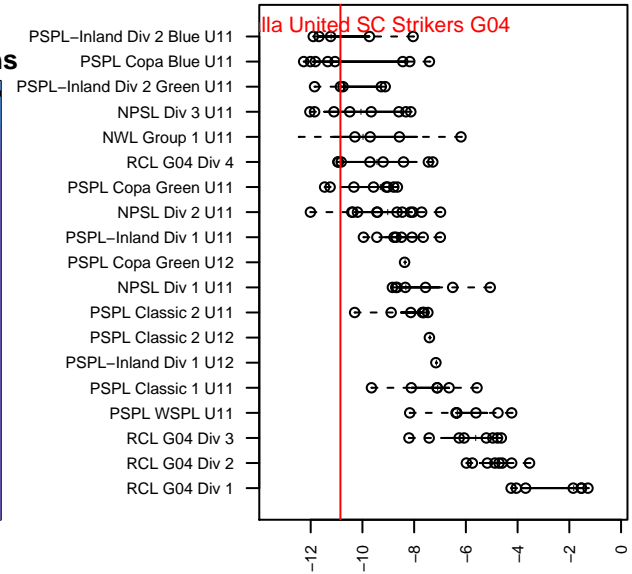

# Walla Walla United SC Strikers G04

Walla Walla United SC  
 Walla Walla, WA  
 G04 total strength=37  
 attack=0.12 defense=0.04  
 fall league = PSPL–Inland Div 2 Green U11  
 spr league = Spr PSPL–Inland Div 2 Green U11

alt names used:  
 Walla Walla United Soccer Club Strikers  
 WALLA WALLA UNITEDSTRIKERS  
 Walla Walla United Soccer Club Strikers

Venues played:  
 2015 PSPL–Inland Div 2 Green U11  
 2015 Blue Mtn Exchange GU11  
 2015 Spr PSPL–Inland Div 2 Green U11

**Walla Walla United SC Strikers G04**  
 Dots are actual minus expected GF (blue circles) and GA (red triangles).  
 Blue line is smoothed change in attack strength. Red is smoothed change in defense strength.

**attack and defense variance (black dot)  
relative to other teams  
and top 10 in region**

**attack and defense rating  
relative to others at age  
and all opponents in last 13 months**

**Performance relative to 13 month average**